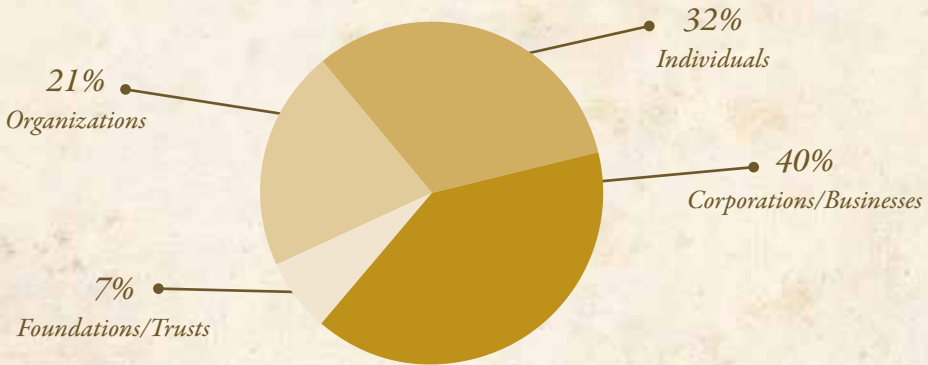

Did You Know?

Percentages of Contributions Made By Individuals and Organizations

Fast Facts

- LFCC employee giving increased 31 percent over 2008.
- The Foundation awarded 117 scholarships during the 2008-09 academic year.
- Nearly one-third of the 206 individuals and organizations who contributed during 2009 were first-time donors.

Following is a list of the funds established in 2009:

Fund Name	Amount Contributed
John Rhodes Chapter, NSDAR Scholarship	$500
Kayleigh Plamondon Memorial Scholarship Fund	$3,800
LFCC Appreciation Dinner	$2,000
LFCC Career Coaches Fund	$1,300
LFCC Employee Funded Scholarship Fund	$452
Lord Fairfax Community College Athletic Fund	$972
Nellie Comer Robinson Scholarship Fund	$2,565
Virginia Radiology Associates, P.C. Scholarship Fund	$12,255
"Your Change Can Change Lives" Endowed Scholarship Fund	$169